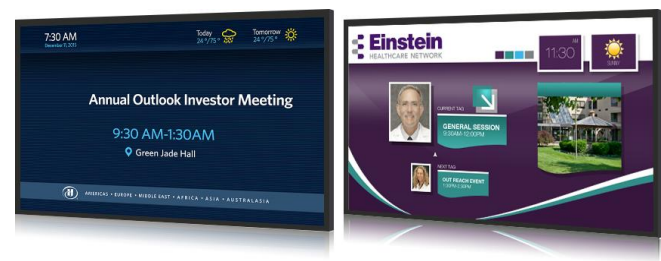

AdSlide™ Informational Digital Signage

- **Dependable** solution for improving productivity & communications.
- **Creates** environment that staff feels valued and part of the team.
- **Helps** you easily share information and welcome your guests.
- **Easy** content updates and management using your iPhone!

Specially Made For Improving Communications & Sharing Information

This all-in-one digital signage solution will help you seamlessly blend your organization's most important day to day messages, performance charts and graphs, news, bulletins from the president, and other important notifications into a compelling easy to manage, all-in-one visual communications solution.

You can choose from over 17+ immersive features plus an unlimited combination of distinctive communication features, popular selections include:

- Your companies goals & mission
- Company News and updates
- Videos and image gallery
- Charts and sales forecasts
- Scrolling news and stock tickers
- Emergency alerts and lockdowns
- Advertisements and promotions
- Employee of the month

"These are the most intuitive and logical digital signage solutions available on the market today."

"We are able to manage content and live feeds efficiently and effectively. These digital signs replaced the old static vinyl posters and created a "wow" factor"