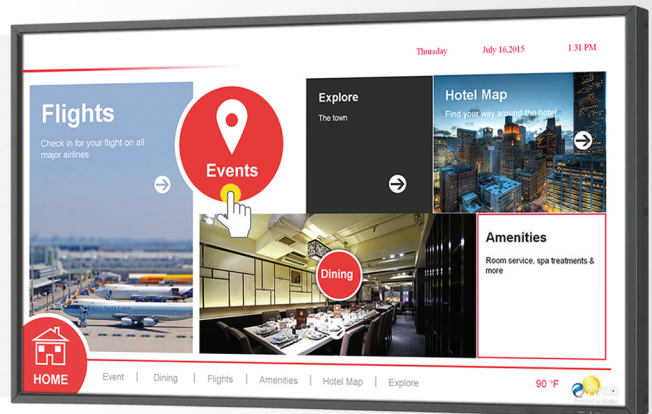

Which solution best fits your needs?

AdSlide™ AdSLIDE™

Great solution for any establishment that is looking for dynamic digital signage. Easily display your building directory, event listings, donor recognition, menu boards, HR announcements, sales, news and live weather feeds and more.

TouchPlus+™ TouchPlus™

Touch screen solution for displaying media rich content that can feature an interactive concierge, digital directory, local restaurant and business search, virtual receptionist, interactive media galleries and more.

Waytouch™ Premier WayTOUCH Premier™

World's best Pinch and Zoom 3D mapping & wayfinding solution. Comes with built-in on screen touch keyboard for quick destination searching, turn by turn wayfinding directions, mobile phone directions, dynamic pop ups with panorama and video capabilities plus all of the TouchPlus+™ features!

FEATURE COMPARISON

Digital Signage Solutions

FEATURE	 AdSlide DYNAMIC	 TouchPlus TOUCHSCREEN	 Waytouch Premier TOUCHSCREEN WAYFINDING
 Company Logo			
 Time, Date, & Weather			
 3rd Party Data Feeds			
 About Us			
 Promotions, Advertising, & Sales			
 Social Media			
 Amenities, Accommodations, or Services			
 Emergency Alerts			
 Flight Information & Times			
 Background Images or Videos			
 Notifications, Announcements, & Corporate Communications			
 Events & Meetings Calendar			
 Media Gallery			
 Points of Interest Map			
 Directory			
 Web Widget			
 Interactive Survey			
 Interactive Local Transportation Information			
 Multi-Language Button			
 Donate Now Button			
 Touchscreen Donor Wall			
 Virtual Receptionist			
 Touchscreen Screen Saver			
 Dynamic Pop-Up			
 Handicap Button			
 Interactive Map with Built-In Wayfinding			